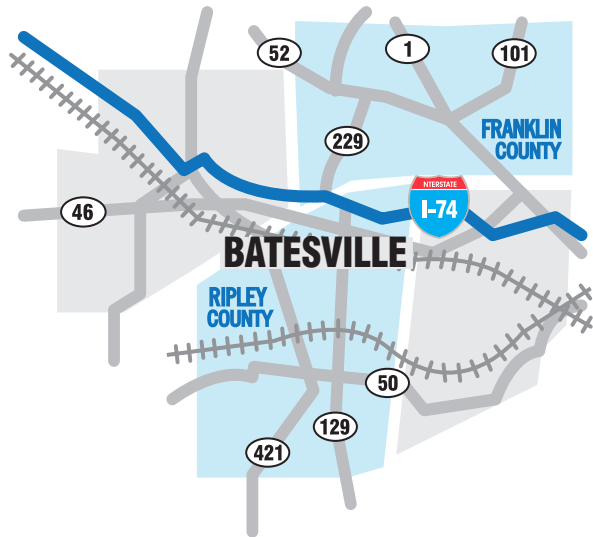

You'll feel welcome in

BATESVILLE

I N D I A N A

TRAVEL TIME BY TRUCK:

CINCINNATI , OH	1 HOUR
INDIANAPOLIS, IN	1.25 HOURS
LOUISVILLE, KY	2 HOURS
CHICAGO, IL	4.4 HOURS
ST. LOUIS, MO	5.5 HOURS

You'll feel welcome in

BATESVILLE

I N D I A N A

You'll feel welcome in

BATESVILLE

I N D I A N A